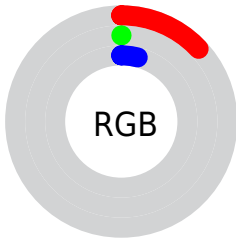

Distribution

- Red (13%)
- Green (0%)
- Blue (4%)