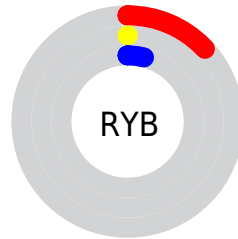

- Red (13%)
- Yellow (0%)
- Blue (4%)