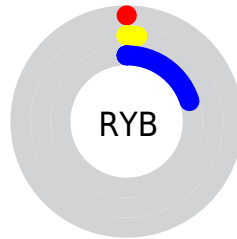

- Red (0%)
- Yellow (2%)
- Blue (20%)