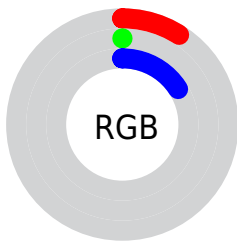

Distribution

- Red (9%)
- Green (0%)
- Blue (16%)