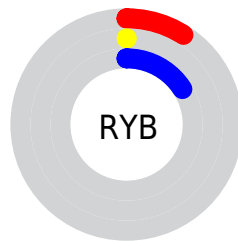

- Red (9%)
- Yellow (0%)
- Blue (16%)