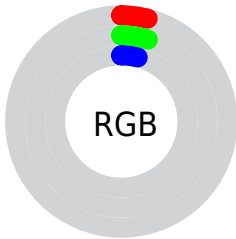

Distribution

Red (4%)

Green (5%)

Blue (4%)