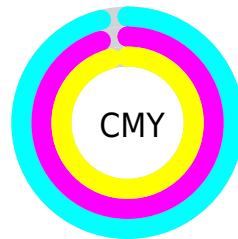

Details

The CIELab color **3.36, -1.44, 1.31** is a dark color, and the websafe version is hex **000000**. A complement of this color would be **2.73, 1.40, -1.33**, and the grayscale version is **3.22, 0.00, -0.00**.

A 20% lighter version of the original color is **23.27, -1.32, 0.95**, and **0.00, 0.00, 0.00** is the 20% darker color. If you saturate the color by 10%, you get **3.28, -1.88, 1.71**, and if you desaturate by 10%, it is **3.44, -1.00, 0.91**.

Distribution

Red (4%)

Green (5%)

Blue (4%)

Red (4%)

Yellow (5%)

Blue (5%)

Cyan (23%)

Magenta (0%)

Yellow (31%)

Black (95%)

Cyan (96%)

Magenta (95%)

Yellow (96%)

Brightness & Saturation Gradients

These gradients show how the CIE Lab color 83.36, -1.44, 1.31 changes by changing the brightness by 10 percent. The first figure shows a shift by +10% for each color and the second figure -10%.