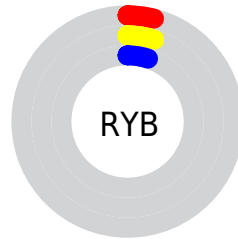

Details

The CIELab color **3.36, -1.44, 1.31** is a dark color, and the websafe version is hex **000000**. A complement of this color would be **2.73, 1.40, -1.33**, and the grayscale version is **3.22, 0.00, -0.00**.

A 20% lighter version of the original color is **23.27, -1.32, 0.95**, and **0.00, 0.00, 0.00** is the 20% darker color. If you saturate the color by 10%, you get **3.28, -1.88, 1.71**, and if you desaturate by 10%, it is **3.44, -1.00, 0.91**.

Distribution

Red (4%)

Green (5%)

Blue (4%)

Red (4%)

Yellow (5%)

Blue (5%)

Cyan (23%)