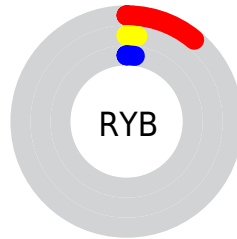

Details

The CIELab color **3.36, 7.60, 3.53** is a dark color, and the websafe version is hex **000000**. A complement of this color would be **7.23, -6.77, -3.96**, and the grayscale version is **3.35, 0.00, -0.00**.

A 20% lighter version of the original color is **23.54, 7.45, 3.56**, and **0.00, 0.00, 0.00** is the 20% darker color. If you saturate the color by 10%, you get **2.82, 8.21, 3.85**, and if you desaturate by 10%, it is **3.90, 6.99, 3.21**.

Distribution

Red (11%)

Green (2%)

Blue (2%)

Red (11%)

Yellow (2%)

Blue (2%)

Cyan (0%)