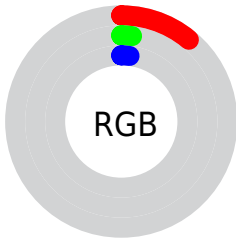

Distribution

Red (11%)

Green (2%)

Blue (2%)