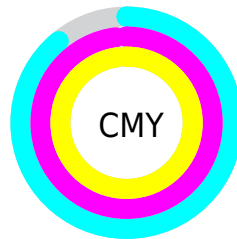

A 20% lighter version of the original color is **23.54, 7.45, 3.56**, and **0.00, 0.00, 0.00** is the 20% darker color. If you saturate the color by 10%, you get **2.82, 8.21, 3.85**, and if you desaturate by 10%, it is **3.90, 6.99, 3.21**.

Distribution

Red (11%)

Green (2%)

Blue (2%)

Red (11%)

Yellow (2%)

Blue (2%)

Cyan (0%)

Magenta (78%)

Yellow (85%)

Black (89%)

Cyan (89%)

Magenta (98%)

Yellow (98%)

Brightness & Saturation Gradients

These gradients show how the CIELab color 83.36, 7.60, 3.53 changes by changing the brightness by 10 percent. The first figure shows a shift by +10% for each color and the second figure -10%.