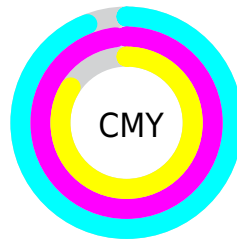

A 20% lighter version of the original color is **23.48, 12.47, -21.41**, and **0.00, 0.00, 0.00** is the 20% darker color. If you saturate the color by 10%, you get **2.37, 13.44, -22.89**, and if you desaturate by 10%, it is **4.48, 12.16, -19.53**.

Distribution

- Red (6%)
- Green (2%)
- Blue (16%)

- Red (6%)
- Yellow (2%)
- Blue (16%)

- Cyan (64%)
- Magenta (88%)
- Yellow (0%)
- Black (84%)

- Cyan (94%)
- Magenta (98%)
- Yellow (84%)

Brightness & Saturation Gradients

These gradients show how the CIELab color 83.41, 12.72, -21.24 changes by changing the brightness by 10 percent. The first figure shows a shift by +10% for each color and the second figure -10%.

Similar to the brightness gradients but the following saturation gradients show a change of the CIELab color 83.41, 12.72, -21.24 by changing the saturation by 10% instead.