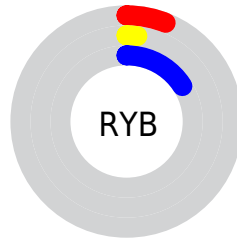

- Red (6%)
- Yellow (2%)
- Blue (16%)