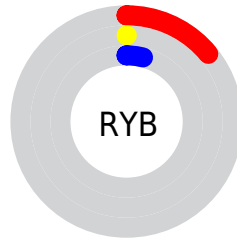

Details

The CIELab color **3.61, 16.73, 1.18** is a dark color, and the websafe version is hex **330000**. A complement of this color would be **11.50, -16.52, 3.73**, and the grayscale version is **3.33, 0.00, -0.00**.

A 20% lighter version of the original color is **23.46, 16.96, 0.93**, and **0.00, 0.00, 0.00** is the 20% darker color. If you saturate the color by 10%, you get **3.61, 16.73, 1.18**, and if you desaturate by 10%, it is **4.37, 15.68, 1.14**.

Distribution

Red (14%)

Green (0%)

Blue (4%)

Red (14%)

Yellow (0%)

Blue (4%)

Cyan (0%)