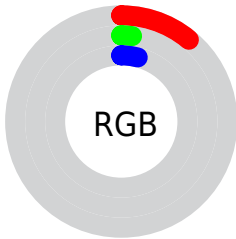

Distribution

Red (11%)

Green (2%)

Blue (4%)