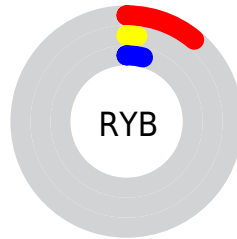

Details

The CIELab color **3.54, 9.97, 1.38** is a dark color, and the websafe version is hex **000000**. A complement of this color would be **8.80, -10.60, 0.62**, and the grayscale version is **3.56, 0.00, -0.00**.

A 20% lighter version of the original color is **23.58, 9.56, 1.64**, and **0.00, 0.00, 0.00** is the 20% darker color. If you saturate the color by 10%, you get **2.93, 10.81, 1.42**, and if you desaturate by 10%, it is **4.16, 9.15, 1.28**.

Distribution

Red (11%)

Green (2%)

Blue (4%)

Red (11%)

Yellow (2%)

Blue (4%)

Cyan (0%)