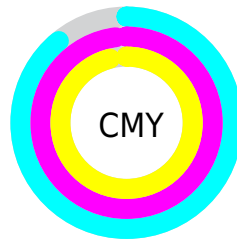

A 20% lighter version of the original color is **23.58, 9.56, 1.64**, and **0.00, 0.00, 0.00** is the 20% darker color. If you saturate the color by 10%, you get **2.93, 10.81, 1.42**, and if you desaturate by 10%, it is **4.16, 9.15, 1.28**.

Distribution

Red (11%)

Green (2%)

Blue (4%)

Red (11%)

Yellow (2%)

Blue (4%)

Cyan (0%)

Magenta (83%)

Yellow (66%)

Black (89%)

Cyan (89%)

Magenta (98%)

Yellow (96%)

Brightness & Saturation Gradients

These gradients show how the CIELab color 83.54, 9.97, 1.38 changes by changing the brightness by 10 percent. The first figure shows a shift by +10% for each color and the second figure -10%.