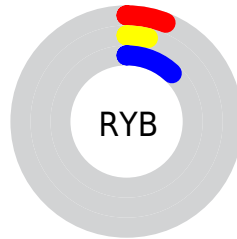

- Red (6%)
- Yellow (4%)
- Blue (12%)