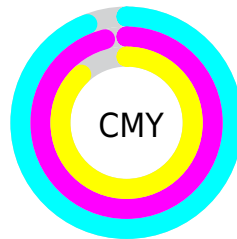

Details

The CIELab color **3.65, 7.14, -12.35** is a dark color, and the websafe version is hex **000000**. A complement of this color would be **10.51, -7.88, 11.82**, and the grayscale version is **3.80, 0.00, -0.00**.

A 20% lighter version of the original color is **23.82, 6.98, -12.25**, and **0.00, 0.00, 0.00** is the 20% darker color. If you saturate the color by 10%, you get **2.88, 7.66, -13.53**, and if you desaturate by 10%, it is **4.46, 6.64, -11.11**.

Distribution

- Red (6%)
- Green (4%)
- Blue (12%)

- Red (6%)
- Yellow (4%)
- Blue (12%)

- Cyan (48%)
- Magenta (71%)
- Yellow (0%)
- Black (88%)

- Cyan (94%)
- Magenta (96%)
- Yellow (88%)

Brightness & Saturation Gradients

These gradients show how the CIE Lab color 83.65, 7.14, -12.35 changes by changing the brightness by 10 percent. The first figure shows a shift by +10% for each color and the second figure -10%.

Similar to the brightness gradients but the following saturation gradients show a change of the CIE Lab color 83.65, 7.14, -12.35 by changing the saturation by 10% instead.