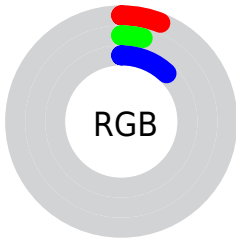

Distribution

- Red (6%)
- Green (4%)
- Blue (12%)