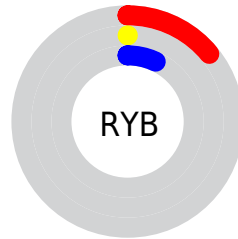

Details

The CIELab color **3.78, 17.97, -2.19** is a dark color, and the websafe version is hex **330000**. A complement of this color would be **11.31, -18.45, 8.27**, and the grayscale version is **3.56, 0.00, -0.00**.

A 20% lighter version of the original color is **23.77, 18.22, -1.98**, and **0.00, 0.00, 0.00** is the 20% darker color. If you saturate the color by 10%, you get **3.78, 17.97, -2.19**, and if you desaturate by 10%, it is **4.54, 16.88, -2.22**.

Distribution

Red (14%)

Green (0%)

Blue (7%)

Red (14%)

Yellow (0%)

Blue (7%)

Cyan (0%)