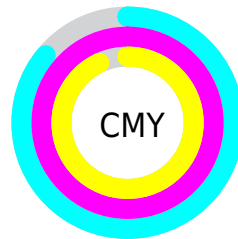

A 20% lighter version of the original color is **23.77, 18.22, -1.98**, and **0.00, 0.00, 0.00** is the 20% darker color. If you saturate the color by 10%, you get **3.78, 17.97, -2.19**, and if you desaturate by 10%, it is **4.54, 16.88, -2.22**.

Distribution

Red (14%)

Green (0%)

Blue (7%)

Red (14%)

Yellow (0%)

Blue (7%)

Cyan (0%)

Magenta (100%)

Yellow (50%)

Black (86%)

Cyan (86%)

Magenta (100%)

Yellow (93%)

Brightness & Saturation Gradients

These gradients show how the CIELab color 83.78, 17.97, -2.19 changes by changing the brightness by 10 percent. The first figure shows a shift by +10% for each color and the second figure -10%.

Rectangle

The Rectangle color scheme consists of four colors that form a rectangle on the color wheel.

83.78, 17.97, -2.19

83.78, 13.23, 12.36

83.78, -17.97, 2.19

83.78, -13.23, -12.36

Sweetspot

The Sweet Spot groups the original color and five complimentary colors.