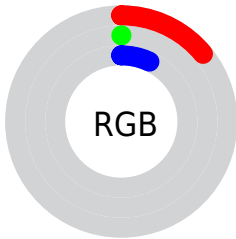

Distribution

Red (14%)

Green (0%)

Blue (7%)