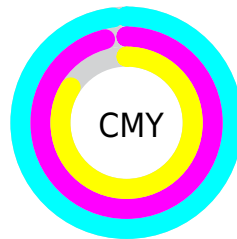

Details

The CIELab color **3.76, 7.73, -19.97** is a dark color, and the websafe version is hex **000033**. A complement of this color would be **14.45, -2.85, 18.66**, and the grayscale version is **3.39, 0.00, -0.00**.

A 20% lighter version of the original color is **23.72, 7.85, -19.75**, and **0.00, 0.00, 0.00** is the 20% darker color. If you saturate the color by 10%, you get **2.81, 8.11, -21.48**, and if you desaturate by 10%, it is **4.79, 7.19, -18.34**.

Distribution

- Red (2%)
- Green (4%)
- Blue (16%)

- Red (2%)
- Yellow (4%)
- Blue (16%)

- Cyan (85%)
- Magenta (76%)
- Yellow (0%)
- Black (84%)

- Cyan (98%)
- Magenta (96%)
- Yellow (84%)

Brightness & Saturation Gradients

These gradients show how the CIELab color 83.76, 7.73, -19.97 changes by changing the brightness by 10 percent. The first figure shows a shift by +10% for each color and the second figure -10%.

Similar to the brightness gradients but the following saturation gradients show a change of the CIELab color 83.76, 7.73, -19.97 by changing the saturation by 10% instead.