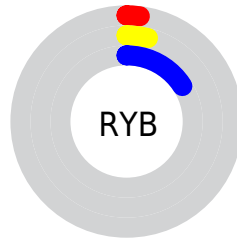

- Red (2%)
- Yellow (4%)
- Blue (16%)