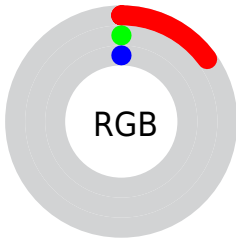

Distribution

Red (15%)

Green (0%)

Blue (0%)