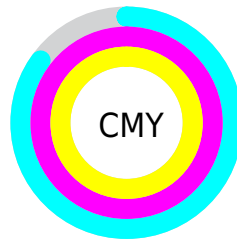

A 20% lighter version of the original color is **23.54, 16.78, 5.83**, and **0.00, 0.00, 0.00** is the 20% darker color. If you saturate the color by 10%, you get **3.72, 16.70, 5.88**, and if you desaturate by 10%, it is **4.54, 15.70, 5.53**.

Distribution

Red (15%)

Green (0%)

Blue (0%)

Red (15%)

Yellow (0%)

Blue (0%)

Cyan (0%)

Magenta (100%)

Yellow (100%)

Black (85%)

Cyan (85%)

Magenta (100%)

Yellow (100%)

Brightness & Saturation Gradients

These gradients show how the CIE Lab color 83.72, 16.70, 5.88 changes by changing the brightness by 10 percent. The first figure shows a shift by +10% for each color and the second figure -10%.

83.72, 5.88, -16.70

Rectangle

The Rectangle color scheme consists of four colors that form a rectangle on the color wheel.

83.72, 16.70, 5.88

83.72, 6.23, 16.57

83.72, -16.70, -5.88

83.72, -6.23, -16.57

Sweetspot