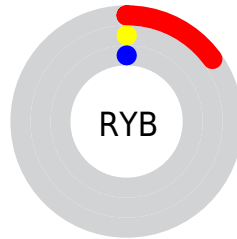

Details

The CIELab color **3.72, 16.70, 5.88** is a dark color, and the websafe version is hex **330000**. A complement of this color would be **12.77, -12.91, -3.80**, and the grayscale version is **3.14, 0.00, -0.00**.

A 20% lighter version of the original color is **23.54, 16.78, 5.83**, and **0.00, 0.00, 0.00** is the 20% darker color. If you saturate the color by 10%, you get **3.72, 16.70, 5.88**, and if you desaturate by 10%, it is **4.54, 15.70, 5.53**.

Distribution

Red (15%)

Green (0%)

Blue (0%)

Red (15%)

Yellow (0%)

Blue (0%)

Cyan (0%)