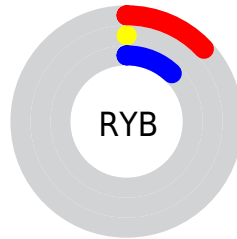

- Red (13%)
- Yellow (0%)
- Blue (12%)