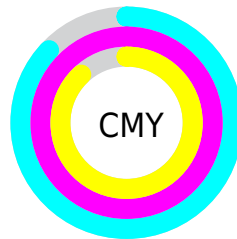

A 20% lighter version of the original color is **23.76, 19.33, -11.49**, and **0.00, 0.00, 0.00** is the 20% darker color. If you saturate the color by 10%, you get **3.77, 19.05, -11.20**, and if you desaturate by 10%, it is **4.43, 17.78, -10.44**.

Distribution

- Red (13%)
- Green (0%)
- Blue (12%)

- Red (13%)
- Yellow (0%)
- Blue (12%)

- Cyan (0%)
- Magenta (100%)
- Yellow (9%)
- Black (87%)

- Cyan (87%)
- Magenta (100%)
- Yellow (88%)

Brightness & Saturation Gradients

These gradients show how the CIELab color 83.77, 19.05, -11.20 changes by changing the brightness by 10 percent. The first figure shows a shift by +10% for each color and the second figure -10%.

Similar to the brightness gradients but the following saturation gradients show a change of the CIELab color 83.77, 19.05, -11.20 by changing the saturation by 10% instead.

Rectangle

The Rectangle color scheme consists of four colors that form a rectangle on the color wheel.

83.77, 19.05, -11.20

83.77, 20.82, 7.39

83.77, -19.05, 11.20

83.77, -20.82, -7.39

Sweetspot

The Sweet Spot groups the original color and five complimentary colors.