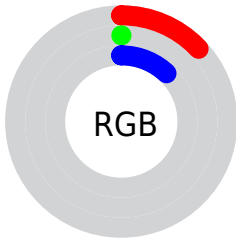

Distribution

- Red (13%)
- Green (0%)
- Blue (12%)