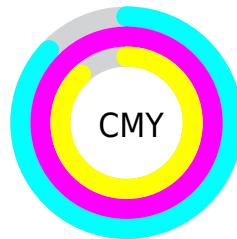

A 20% lighter version of the original color is **23.76, 19.33, -11.49**, and **0.00, 0.00, 0.00** is the 20% darker color. If you saturate the color by 10%, you get **3.77, 19.05, -11.20**, and if you desaturate by 10%, it is **4.43, 17.78, -10.44**.

Distribution

- Red (13%)
- Green (0%)
- Blue (12%)

- Red (13%)
- Yellow (0%)
- Blue (12%)

- Cyan (0%)
- Magenta (100%)
- Yellow (9%)
- Black (87%)

- Cyan (87%)
- Magenta (100%)
- Yellow (88%)

Brightness & Saturation Gradients

These gradients show how the CIE Lab color 83.77, 19.05, -11.20 changes by changing the brightness by 10 percent. The first figure shows a shift by +10% for each color and the second figure -10%.

Similar to the brightness gradients but the following saturation gradients show a change of the CIE Lab color 83.77, 19.05, -11.20 by changing the saturation by 10% instead.

Rectangle

The Rectangle color scheme consists of four colors that form a rectangle on the color wheel.

83.77, 19.05, -11.20

83.77, 20.82, 7.39

83.77, -19.05, 11.20

83.77, -20.82, -7.39

Sweetspot

The Sweet Spot groups the original color and five complimentary colors.