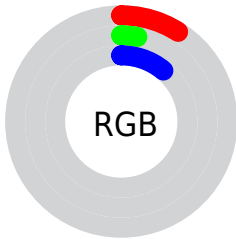

Distribution

- Red (9%)
- Green (3%)
- Blue (11%)