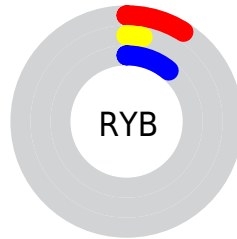

- Red (9%)
- Yellow (3%)
- Blue (11%)