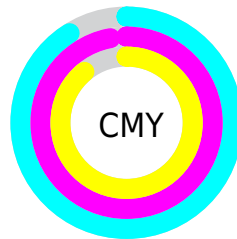

A 20% lighter version of the original color is **23.79, 10.00, -9.57**, and **0.00, 0.00, 0.00** is the 20% darker color. If you saturate the color by 10%, you get **3.16, 10.71, -10.66**, and if you desaturate by 10%, it is **4.40, 9.10, -8.80**.

Distribution

- Red (9%)
- Green (3%)
- Blue (11%)

- Red (9%)
- Yellow (3%)
- Blue (11%)

- Cyan (18%)
- Magenta (75%)
- Yellow (0%)
- Black (89%)

- Cyan (91%)
- Magenta (97%)
- Yellow (89%)

Brightness & Saturation Gradients

These gradients show how the CIELab color 83.78, 9.90, -9.73 changes by changing the brightness by 10 percent. The first figure shows a shift by +10% for each color and the second figure -10%.

Similar to the brightness gradients but the following saturation gradients show a change of the CIELab color 83.78, 9.90, -9.73 by changing the saturation by 10% instead.