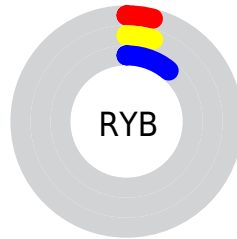

- Red (4%)
- Yellow (5%)
- Blue (11%)