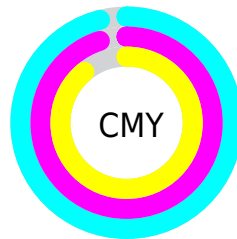

A 20% lighter version of the original color is **23.89, 3.01, -9.51**, and **0.00, 0.00, 0.00** is the 20% darker color. If you saturate the color by 10%, you get **3.08, 3.71, -10.91**, and if you desaturate by 10%, it is **4.59, 2.92, -8.62**.

Distribution

- Red (4%)
- Green (5%)
- Blue (11%)

- Red (4%)
- Yellow (5%)
- Blue (11%)

- Cyan (61%)
- Magenta (57%)
- Yellow (0%)
- Black (89%)

- Cyan (96%)
- Magenta (95%)
- Yellow (89%)

Brightness & Saturation Gradients

These gradients show how the CIELab color 83.78, 3.35, -9.84 changes by changing the brightness by 10 percent. The first figure shows a shift by +10% for each color and the second figure -10%.

Similar to the brightness gradients but the following saturation gradients show a change of the CIELab color 83.78, 3.35, -9.84 by changing the saturation by 10% instead.

83.78, 3.35, -9.84

83.78, 3.35, -9.84

76.61, 7.58,
-20.78

90.91, -0.27, 0.86

69.43, 12.59,
-31.94

97.98, -3.41,
11.28

62.26, 18.57,
-43.23

99.35, -4.60,
13.26