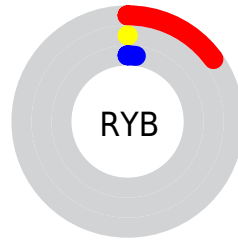

Details

The CIELab color **3.87, 16.37, 3.63** is a dark color, and the websafe version is hex **330000**. A complement of this color would be **12.18, -14.34, -0.34**, and the grayscale version is **3.43, 0.00, -0.00**.

A 20% lighter version of the original color is **23.77, 16.29, 3.43**, and **0.00, 0.00, 0.00** is the 20% darker color. If you saturate the color by 10%, you get **3.65, 16.65, 3.67**, and if you desaturate by 10%, it is **4.66, 15.32, 3.48**.

Distribution

Red (15%)

Green (0%)

Blue (2%)

Red (15%)

Yellow (0%)

Blue (2%)

Cyan (0%)