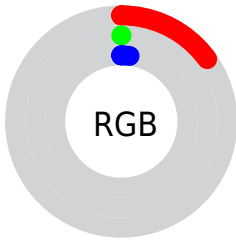

Distribution

Red (15%)

Green (0%)

Blue (2%)