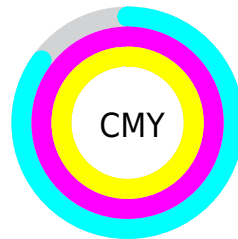

A 20% lighter version of the original color is **23.77, 16.29, 3.43**, and **0.00, 0.00, 0.00** is the 20% darker color. If you saturate the color by 10%, you get **3.65, 16.65, 3.67**, and if you desaturate by 10%, it is **4.66, 15.32, 3.48**.

Distribution

Red (15%)

Green (0%)

Blue (2%)

Red (15%)

Yellow (0%)

Blue (2%)

Cyan (0%)

Magenta (97%)

Yellow (84%)

Black (85%)

Cyan (85%)

Magenta (100%)

Yellow (98%)

Brightness & Saturation Gradients

These gradients show how the CIELab color 83.87, 16.37, 3.63 changes by changing the brightness by 10 percent. The first figure shows a shift by +10% for each color and the second figure -10%.

83.87, 3.63, -16.37

Rectangle

The Rectangle color scheme consists of four colors that form a rectangle on the color wheel.

83.87, 16.37, 3.63

83.87, 7.74, 14.87

83.87, -16.37, -3.63

83.87, -7.74, -14.87

Sweetspot