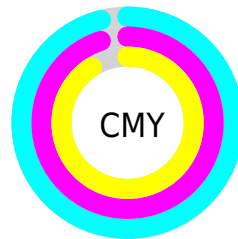

Details

The CIELab color **3.77, 1.25, -5.19** is a dark color, and the websafe version is hex **000000**. A complement of this color would be **6.28, -0.79, 4.86**, and the grayscale version is **3.77, 0.00, -0.00**.

A 20% lighter version of the original color is **23.71, 1.53, -5.10**, and **0.00, 0.00, 0.00** is the 20% darker color. If you saturate the color by 10%, you get **3.24, 1.48, -5.97**, and if you desaturate by 10%, it is **4.35, 1.01, -4.33**.

Distribution

Red (4%)

Green (5%)

Blue (9%)

Red (4%)

Yellow (5%)

Blue (9%)

Cyan (50%)

Magenta (41%)

Yellow (0%)

Black (91%)

Cyan (96%)

Magenta (95%)

Yellow (91%)

Brightness & Saturation Gradients

These gradients show how the CIELab color 83.77, 1.25, -5.19 changes by changing the brightness by 10 percent. The first figure shows a shift by +10% for each color and the second figure -10%.