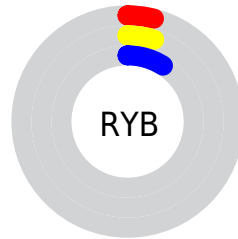

Details

The CIELab color **3.77, 1.25, -5.19** is a dark color, and the websafe version is hex **000000**. A complement of this color would be **6.28, -0.79, 4.86**, and the grayscale version is **3.77, 0.00, -0.00**.

A 20% lighter version of the original color is **23.71, 1.53, -5.10**, and **0.00, 0.00, 0.00** is the 20% darker color. If you saturate the color by 10%, you get **3.24, 1.48, -5.97**, and if you desaturate by 10%, it is **4.35, 1.01, -4.33**.

Distribution

Red (4%)

Green (5%)

Blue (9%)

Red (4%)

Yellow (5%)

Blue (9%)

Cyan (50%)