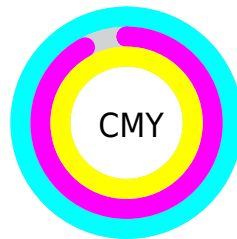

A 20% lighter version of the original color is **24.87, -10.07, 7.13**, and **0.00, 0.00, 0.00** is the 20% darker color. If you saturate the color by 10%, you get **4.84, -9.89, 7.07**, and if you desaturate by 10%, it is **5.01, -9.05, 6.47**.

Distribution

Red (0%)

Green (8%)

Blue (0%)

Red (0%)

Yellow (8%)

Blue (8%)

Cyan (100%)

Magenta (0%)

Yellow (100%)

Black (92%)

Cyan (100%)

Magenta (92%)

Yellow (100%)

Brightness & Saturation Gradients

These gradients show how the CIE Lab color 84.84, -9.90, 7.07 changes by changing the brightness by 10 percent. The first figure shows a shift by +10% for each color and the second figure -10%.

Rectangle

The Rectangle color scheme consists of four colors that form a rectangle on the color wheel.

84.84, -9.90, 7.07

84.84, -11.78, -3.04

84.84, 9.90, -7.07

84.84, 11.78, 3.04

Sweetspot

The Sweet Spot groups the original color and five complimentary colors.