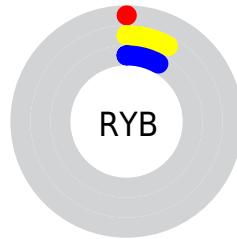

Details

The CIELab color **4.84, -9.90, 7.07** is a dark color, and the websafe version is hex **000000**. A complement of this color would be **1.93, 9.89, -7.07**, and the grayscale version is **3.44, 0.00, -0.00**.

A 20% lighter version of the original color is **24.87, -10.07, 7.13**, and **0.00, 0.00, 0.00** is the 20% darker color. If you saturate the color by 10%, you get **4.84, -9.89, 7.07**, and if you desaturate by 10%, it is **5.01, -9.05, 6.47**.

Distribution

Red (0%)

Green (8%)

Blue (0%)

Red (0%)

Yellow (8%)

Blue (8%)

Cyan (100%)