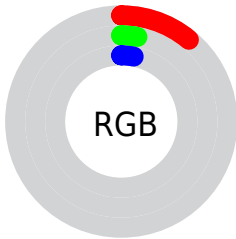

Distribution

Red (11%)

Green (3%)

Blue (3%)