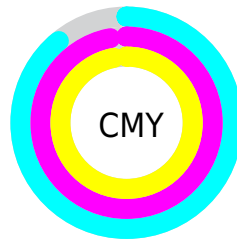

Details

The CIELab color **3.96, 7.91, 2.79** is a dark color, and the websafe version is hex **000000**. A complement of this color would be **8.70, -7.81, -2.49**, and the grayscale version is **3.97, 0.00, -0.00**.

A 20% lighter version of the original color is **24.02, 7.61, 2.92**, and **0.00, 0.00, 0.00** is the 20% darker color. If you saturate the color by 10%, you get **3.36, 8.64, 3.05**, and if you desaturate by 10%, it is **4.57, 7.17, 2.53**.

Distribution

Red (11%)

Green (3%)

Blue (3%)

Red (11%)

Yellow (3%)

Blue (3%)

Cyan (0%)

Magenta (71%)

Yellow (71%)

Black (89%)

Cyan (89%)

Magenta (97%)

Yellow (97%)

Brightness & Saturation Gradients

These gradients show how the CIELab color 83.96, 7.91, 2.79 changes by changing the brightness by 10 percent. The first figure shows a shift by +10% for each color and the second figure -10%.