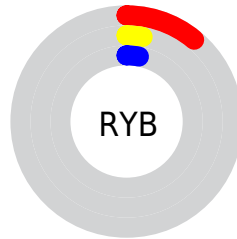

Details

The CIELab color **3.96, 7.91, 2.79** is a dark color, and the websafe version is hex **000000**. A complement of this color would be **8.70, -7.81, -2.49**, and the grayscale version is **3.97, 0.00, -0.00**.

A 20% lighter version of the original color is **24.02, 7.61, 2.92**, and **0.00, 0.00, 0.00** is the 20% darker color. If you saturate the color by 10%, you get **3.36, 8.64, 3.05**, and if you desaturate by 10%, it is **4.57, 7.17, 2.53**.

Distribution

Red (11%)

Green (3%)

Blue (3%)

Red (11%)

Yellow (3%)

Blue (3%)

Cyan (0%)