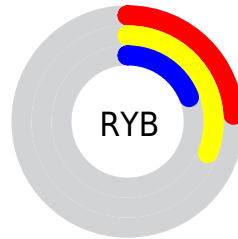

## Conversions Part 2

<b>Format</b>	<b>Color</b>
<a href="#">RYB</a>	<a href="#">62, 79, 49</a>
Decimal	<a href="#">5195313</a>
CIELab	<a href="#">30.07, 0.17, 14.07</a>
CIELCh	<a href="#">30, 14.071, 89.308</a>
Yxy	<a href="#">6.2644, 0.3723, 0.3907</a>
Android (android.graphics.Color)	<a href="#">4283385393 (0xFF4F4631)</a>
YUV	<a href="#">70.2970, -10.4994, 7.6325</a>
Hunter-Lab	<a href="#">25.0288, -1.2277, 8.5176</a>

# Details

The CIELab color  $[30.07, 0.17, 14.07]$  is a dark color, and the websafe version is hex  $\#333333$ . A complement of this color would be  $[24.46, 2.24, -13.99]$ , and the grayscale version is  $[29.90, 0.00, -0.00]$ .

A 20% lighter version of the original color is  $[50.04, 0.33, 14.23]$ , and  $[10.15, 0.25, 14.34]$  is the 20% darker color. If you saturate the color by 10%, you get  $[29.19, 0.60, 17.85]$ , and if you desaturate by 10%, it is  $[30.97, -0.09, 10.30]$ .

# Distribution

Red (31%)

Green (27%)

Blue (19%)

Red (24%)

Yellow (31%)

Blue (19%)

Cyan (0%)