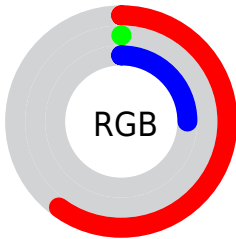

Distribution

- Red (60%)
- Green (0%)
- Blue (25%)