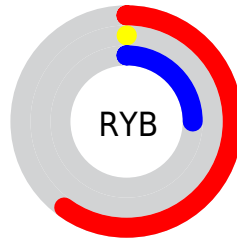

- Red (60%)
- Yellow (0%)
- Blue (25%)