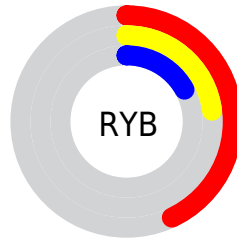

- Red (43%)
- Yellow (23%)
- Blue (17%)