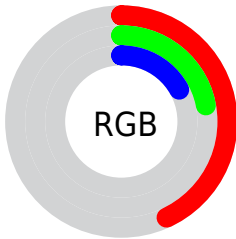

Distribution

- Red (43%)
- Green (22%)
- Blue (17%)