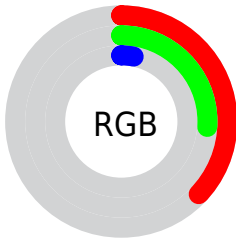

Distribution

Red (37%)

Green (26%)

Blue (3%)