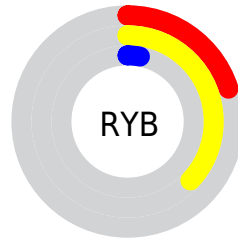

Details

The CIELab color **30.27, 7.18, 36.90** is a dark color, and the websafe version is hex **663300**. A complement of this color would be **16.17, 15.46, -37.94**, and the grayscale version is **28.95, 0.00, -0.00**.

A 20% lighter version of the original color is **50.35, 7.02, 36.85**, and **10.47, 7.43, 15.81** is the 20% darker color. If you saturate the color by 10%, you get **29.58, 8.39, 39.18**, and if you desaturate by 10%, it is **31.22, 5.58, 34.05**.

Distribution

Red (37%)

Green (26%)

Blue (3%)

Red (20%)

Yellow (37%)

Blue (3%)

Cyan (0%)

Rectangle

The Rectangle color scheme consists of four colors that form a rectangle on the color wheel.

110.27, 7.18, 36.90

100.00, -23.65, 29.22

100.00, -7.18, -36.90

100.00, 23.65, -29.22

Sweetspot

The Sweet Spot groups the original color and five complimentary colors.