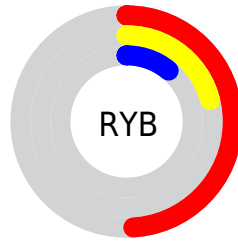

- Red (49%)
- Yellow (21%)
- Blue (11%)