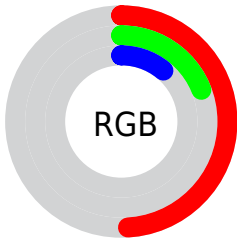

Distribution

- Red (49%)
- Green (19%)
- Blue (11%)