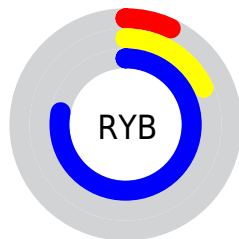

- Red (7%)
- Yellow (18%)
- Blue (78%)