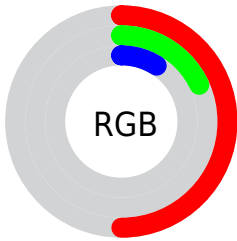

Distribution

Red (50%)

Green (18%)

Blue (9%)