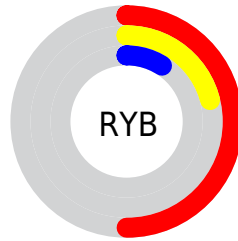

Details

The CIELab color **30.88, 34.16, 32.83** is a dark color, and the websafe version is hex **660000**. A complement of this color would be **40.62, -14.67, -20.06**, and the grayscale version is **28.83, 0.00, -0.00**.

A 20% lighter version of the original color is **50.93, 33.75, 32.78**, and **11.81, 32.18, 18.57** is the 20% darker color. If you saturate the color by 10%, you get **29.10, 38.35, 37.39**, and if you desaturate by 10%, it is **32.98, 29.64, 27.84**.

Distribution

Red (50%)

Green (18%)

Blue (9%)

Red (50%)

Yellow (21%)

Blue (9%)

Cyan (0%)