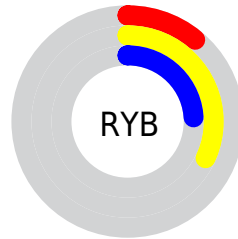

Details

The CIELab color **30.88, -22.78, 26.31** is a dark color, and the websafe version is hex **336633**. A complement of this color would be **17.90, 26.48, -25.52**, and the grayscale version is **27.70, 0.00, -0.00**.

A 20% lighter version of the original color is **51.02, -22.83, 26.45**, and **11.01, -21.59, 15.97** is the 20% darker color. If you saturate the color by 10%, you get **30.52, -25.63, 29.87**, and if you desaturate by 10%, it is **31.30, -19.66, 22.40**.

Distribution

Red (19%)

Green (32%)

Blue (11%)

Red (11%)

Yellow (32%)

Blue (24%)

Cyan (41%)