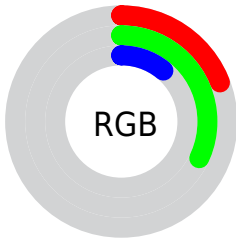

Distribution

Red (19%)

Green (32%)

Blue (11%)