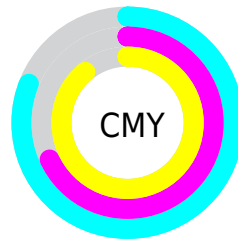

A 20% lighter version of the original color is **51.02, -22.83, 26.45**, and **11.01, -21.59, 15.97** is the 20% darker color. If you saturate the color by 10%, you get **30.52, -25.63, 29.87**, and if you desaturate by 10%, it is **31.30, -19.66, 22.40**.

Distribution

Red (19%)

Green (32%)

Blue (11%)

Red (11%)

Yellow (32%)

Blue (24%)

Cyan (41%)

Magenta (0%)

Yellow (64%)

Black (68%)

Cyan (81%)

Magenta (68%)

Yellow (89%)

Brightness & Saturation Gradients

These gradients show how the CIELab color 110.88, -22.78, 26.31 changes by changing the brightness by 10 percent. The first figure shows a shift by +10% for each color and the second figure -10%.