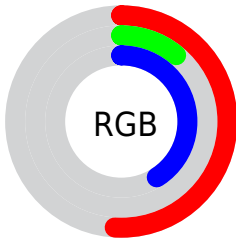

Distribution

- Red (51%)
- Green (11%)
- Blue (41%)