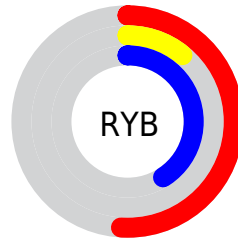

- Red (51%)
- Yellow (11%)
- Blue (41%)