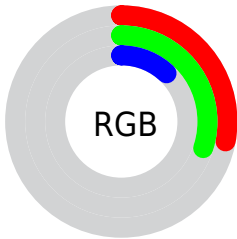

Distribution

Red (28%)

Green (30%)

Blue (12%)