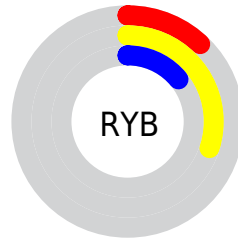

Details

The CIELab color **30.99, -9.08, 25.81** is a dark color, and the websafe version is hex **333300**. A complement of this color would be **14.74, 15.99, -27.38**, and the grayscale version is **29.66, 0.00, -0.00**.

A 20% lighter version of the original color is **51.08, -9.11, 25.81**, and **11.04, -8.13, 16.26** is the 20% darker color. If you saturate the color by 10%, you get **30.85, -10.10, 29.62**, and if you desaturate by 10%, it is **31.16, -7.91, 21.69**.

Distribution

Red (28%)

Green (30%)

Blue (12%)

Red (12%)

Yellow (30%)

Blue (14%)

Cyan (5%)