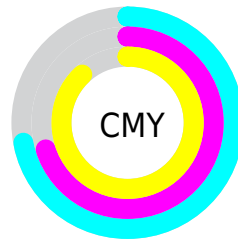

A 20% lighter version of the original color is **51.08, -9.11, 25.81**, and **11.04, -8.13, 16.26** is the 20% darker color. If you saturate the color by 10%, you get **30.85, -10.10, 29.62**, and if you desaturate by 10%, it is **31.16, -7.91, 21.69**.

Distribution

Red (28%)

Green (30%)

Blue (12%)

Red (12%)

Yellow (30%)

Blue (14%)

Cyan (5%)

Magenta (0%)

Yellow (59%)

Black (70%)

Cyan (72%)

Magenta (70%)

Yellow (88%)

Brightness & Saturation Gradients

These gradients show how the CIELab color 110.99, -9.08, 25.81 changes by changing the brightness by 10 percent. The first figure shows a shift by +10% for each color and the second figure -10%.