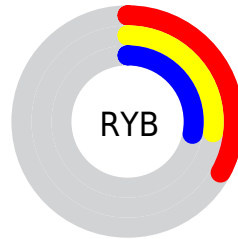

## Conversions Part 2

Format	Color
<a href="#">RYB</a>	<a href="#">83, 70, 71</a>
Decimal	<a href="#">5457479</a>
CIELab	<a href="#">31.05, 5.71, 1.44</a>
CIELCh	<a href="#">31, 5.889, 14.154</a>
Yxy	<a href="#">6.6728, 0.3371, 0.3263</a>
Android (android.graphics.Color)	<a href="#">4283647559</a> ( <a href="#">0xFF534647</a> )
YUV	<a href="#">74.0010, -1.4795, 7.8921</a>
Hunter-Lab	<a href="#">25.8317, 2.4273, 2.2785</a>

# Details

The CIELab color **31.05, 5.71, 1.44** is a dark color, and the websafe version is hex **333333**. A complement of this color would be **34.18, -5.33, -1.13**, and the grayscale version is **31.46, 0.00, -0.00**.

A 20% lighter version of the original color is **51.01, 5.97, 1.56**, and **11.13, 5.64, 1.40** is the 20% darker color. If you saturate the color by 10%, you get **28.42, 9.60, 2.60**, and if you desaturate by 10%, it is **33.75, 2.01, 0.47**.

# Distribution

 Red (33%)

 Green (27%)

 Blue (28%)

 Red (33%)

 Yellow (27%)

 Blue (28%)

 Cyan (0%)