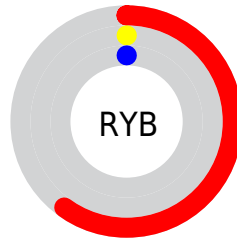

Details

The CIELab color **31.06, 54.45, 44.88** is a dark color, and the websafe version is hex **990000**. A complement of this color would be **56.80, -32.66, -9.63**, and the grayscale version is **18.76, 0.00, -0.00**.

A 20% lighter version of the original color is **51.17, 54.34, 45.12**, and **16.62, 37.75, 25.77** is the 20% darker color. If you saturate the color by 10%, you get **31.06, 54.45, 44.88**, and if you desaturate by 10%, it is **31.94, 52.36, 39.09**.

Distribution

Red (60%)

Green (0%)

Blue (0%)

Red (60%)

Yellow (0%)

Blue (0%)

Cyan (0%)