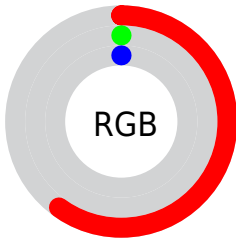

Distribution

Red (60%)

Green (0%)

Blue (0%)