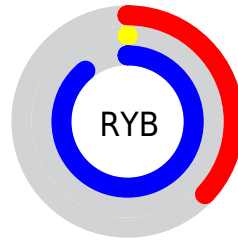

- Red (37%)
- Yellow (0%)
- Blue (89%)