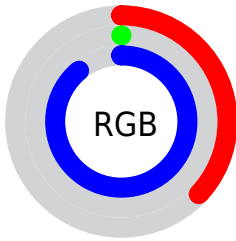

Distribution

- Red (37%)
- Green (0%)
- Blue (89%)