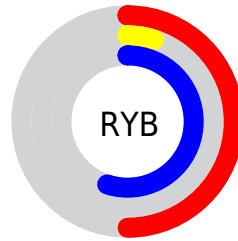

- Red (50%)
- Yellow (5%)
- Blue (55%)