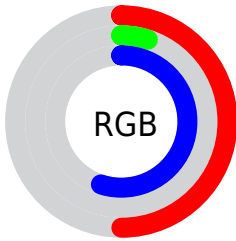

Distribution

- Red (50%)
- Green (5%)
- Blue (55%)