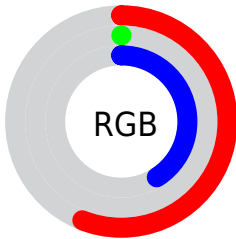

Distribution

- Red (56%)
- Green (0%)
- Blue (41%)