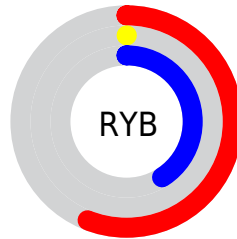

- Red (56%)
- Yellow (0%)
- Blue (41%)