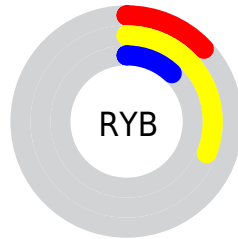

- Red (13%)
- Yellow (31%)
- Blue (12%)