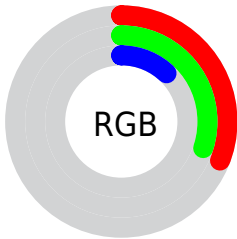

Distribution

- Red (31%)
- Green (30%)
- Blue (12%)