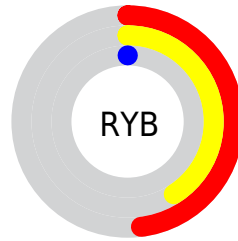

Details

The CIELab color **31.73, 25.82, 42.59** is a dark color, and the websafe version is hex **663300**. A complement of this color would be **27.57, 5.11, -36.92**, and the grayscale version is **29.57, 0.00, -0.00**.

A 20% lighter version of the original color is **51.65, 25.96, 42.43**, and **11.79, 25.98, 18.31** is the 20% darker color. If you saturate the color by 10%, you get **31.73, 25.82, 42.59**, and if you desaturate by 10%, it is **33.30, 22.35, 39.09**.

Distribution

Red (48%)

Green (22%)

Blue (0%)

Red (48%)

Yellow (41%)

Blue (0%)

Cyan (0%)