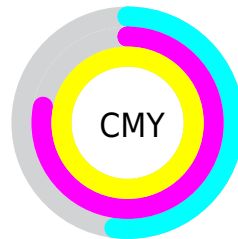

A 20% lighter version of the original color is **51.65, 25.96, 42.43**, and **11.79, 25.98, 18.31** is the 20% darker color. If you saturate the color by 10%, you get **31.73, 25.82, 42.59**, and if you desaturate by 10%, it is **33.30, 22.35, 39.09**.

Distribution

Red (48%)

Green (22%)

Blue (0%)

Red (48%)

Yellow (41%)

Blue (0%)

Cyan (0%)

Magenta (54%)

Yellow (100%)

Black (52%)

Cyan (52%)

Magenta (78%)

Yellow (100%)

Brightness & Saturation Gradients

These gradients show how the CIE Lab color 111.73, 25.82, 42.59 changes by changing the brightness by 10 percent. The first figure shows a shift by +10% for each color and the second figure -10%.