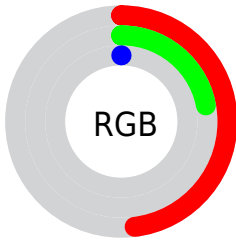

Distribution

Red (48%)

Green (22%)

Blue (0%)