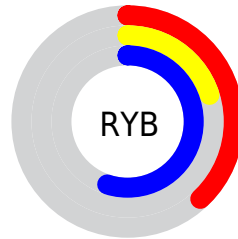

# Details

The CIELab color **31.75, 38.37, -41.69** is a dark color, and the websafe version is hex **663399**. A complement of this color would be **53.74, -31.22, 41.44**, and the grayscale version is **32.14, 0.00, -0.00**.

A 20% lighter version of the original color is **51.75, 38.49, -41.53**, and **11.71, 38.49, -41.79** is the 20% darker color. If you saturate the color by 10%, you get **28.21, 44.13, -47.45**, and if you desaturate by 10%, it is **35.64, 32.12, -35.42**.

# Distribution

Red (38%)

Green (20%)

Blue (55%)

Red (38%)

Yellow (20%)

Blue (55%)

Cyan (30%)