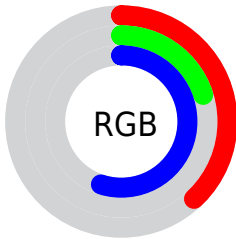

Distribution

Red (38%)

Green (20%)

Blue (55%)