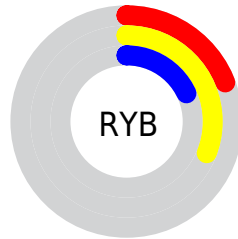

A 20% lighter version of the original color is  $51.87, -4.52, 18.45$ , and  $11.78, -4.08, 17.40$  is the 20% darker color. If you saturate the color by 10%, you get  $31.49, -5.12, 22.46$ , and if you desaturate by 10%, it is  $32.08, -3.60, 13.74$ .

# Distribution

 Red (31%)

 Green (30%)

 Blue (18%)

 Red (19%)

 Yellow (31%)

 Blue (18%)

 Cyan (0%)