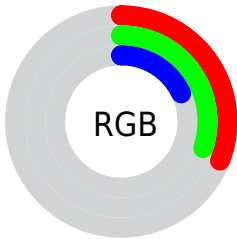

Distribution

Red (31%)

Green (30%)

Blue (18%)