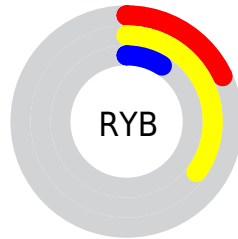

Details

The CIELab color **31.82, 1.09, 30.94** is a dark color, and the websafe version is hex **666633**. A complement of this color would be **18.00, 11.72, -31.62**, and the grayscale version is **30.90, 0.00, -0.00**.

A 20% lighter version of the original color is **51.69, 1.10, 30.82**, and **11.96, 1.43, 17.79** is the 20% darker color. If you saturate the color by 10%, you get **31.06, 2.03, 34.32**, and if you desaturate by 10%, it is **32.61, 0.34, 27.05**.

Distribution

Red (35%)

Green (29%)

Blue (9%)

Red (18%)

Yellow (35%)

Blue (9%)

Cyan (0%)

Rectangle

The Rectangle color scheme consists of four colors that form a rectangle on the color wheel.

111.82, 1.09, 30.94

100.00, -23.00, 20.72

100.00, -1.09, -30.94

100.00, 23.00, -20.72

Sweetspot

The Sweet Spot groups the original color and five complimentary colors.