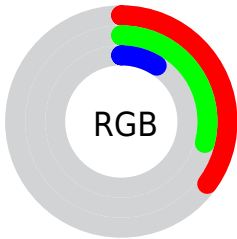

Distribution

Red (35%)

Green (29%)

Blue (9%)