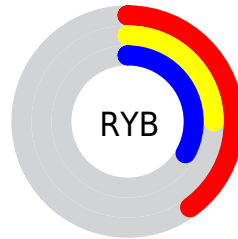

# Details

The CIELab color  $31.82, 20.25, -4.91$  is a dark color, and the websafe version is hex  $663333$ . A complement of this color would be  $39.87, -18.75, 7.00$ , and the grayscale version is  $32.71, 0.00, -0.00$ .

A 20% lighter version of the original color is  $51.73, 20.43, -4.79$ , and  $11.89, 20.17, -4.60$  is the 20% darker color. If you saturate the color by 10%, you get  $29.17, 25.53, -5.63$ , and if you desaturate by 10%, it is  $34.65, 14.86, -3.89$ .

# Distribution

Red (40%)

Green (25%)

Blue (33%)

Red (40%)

Yellow (25%)

Blue (33%)

Cyan (0%)