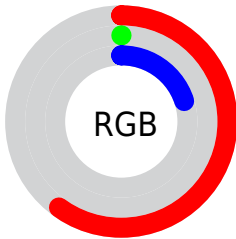

Distribution

- Red (60%)
- Green (0%)
- Blue (20%)