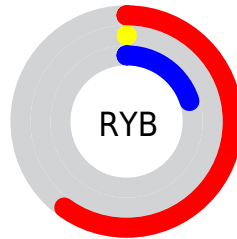

- Red (60%)
- Yellow (0%)
- Blue (20%)