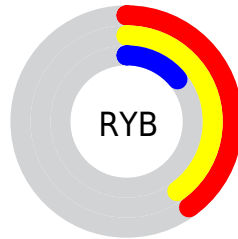

- Red (40%)
- Yellow (40%)
- Blue (14%)