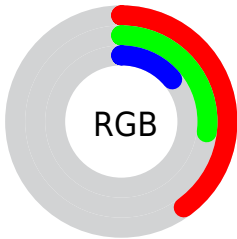

Distribution

- Red (40%)
- Green (27%)
- Blue (14%)