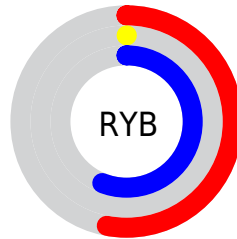

- Red (53%)
- Yellow (0%)
- Blue (56%)