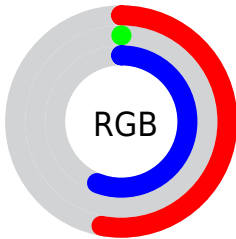

Distribution

- Red (53%)
- Green (0%)
- Blue (56%)