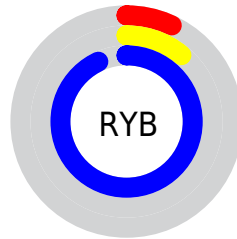

- Red (7%)
- Yellow (11%)
- Blue (93%)