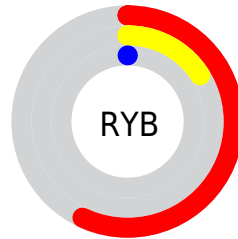

- Red (57%)
- Yellow (16%)
- Blue (0%)