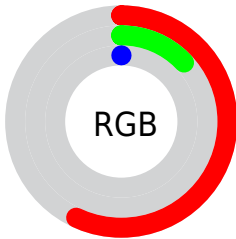

Distribution

- Red (57%)
- Green (13%)
- Blue (0%)