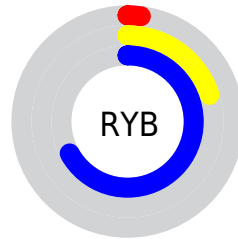

- Red (2%)
- Yellow (20%)
- Blue (67%)