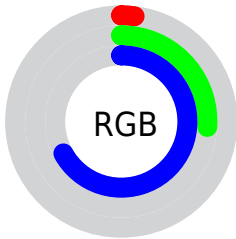

Distribution

- Red (2%)
- Green (26%)
- Blue (67%)