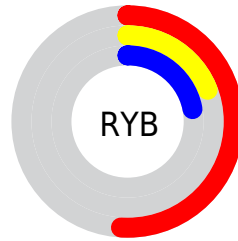

## Conversions Part 2

<b>Format</b>	<b>Color</b>
<b>RYB</b>	129, 48, 56
Decimal	8466488
CIELab	31.96, 35.64, 13.36
CIELCh	32, 38.062, 20.549
Yxy	7.0675, 0.4827, 0.3151
Android (android.graphics.Color)	4286656568 (0xFF813038)
YUV	73.1310, -8.4456, 48.9971
Hunter-Lab	26.5847, 26.1610, 8.4940

# Details

The CIELab color **31.96, 35.64, 13.36** is a dark color, and the websafe version is hex **993333**. A complement of this color would be **49.14, -26.37, -2.96**, and the grayscale version is **31.11, 0.00, -0.00**.

A 20% lighter version of the original color is **52.01, 35.80, 13.29**, and **12.77, 33.57, 14.60** is the 20% darker color. If you saturate the color by 10%, you get **29.57, 40.58, 17.78**, and if you desaturate by 10%, it is **34.82, 30.03, 9.80**.

# Distribution

- Red (51%)
- Green (19%)
- Blue (22%)

- Red (51%)
- Yellow (19%)
- Blue (22%)

- Cyan (0%)
- Magenta (63%)
- Yellow (57%)
- Black (49%)

- Cyan (49%)
- Magenta (81%)
- Yellow (78%)