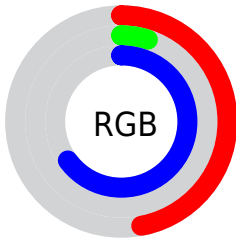

Distribution

- Red (47%)
- Green (5%)
- Blue (65%)