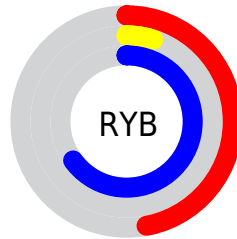

- Red (47%)
- Yellow (5%)
- Blue (65%)