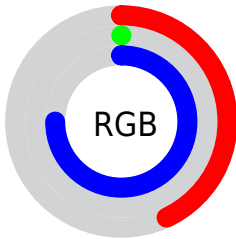

Distribution

- Red (43%)
- Green (0%)
- Blue (75%)