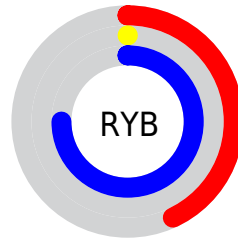

- Red (43%)
- Yellow (0%)
- Blue (75%)